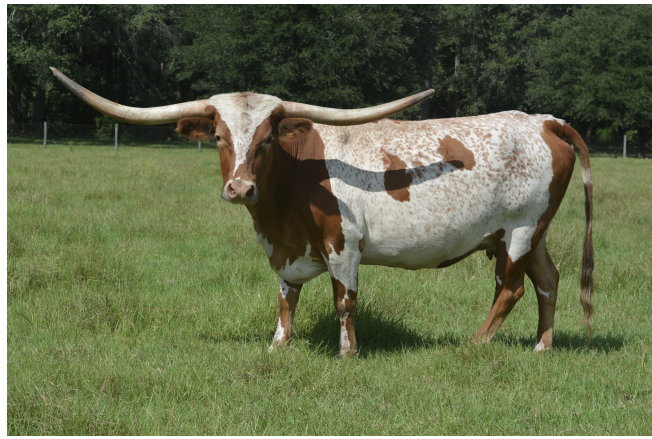

HBR Sun Lady Espy

Date of Birth: 12/01/2018
Registration 1: C214511
Breeder: Ricky Mcleod
Owner: Ricky Mcleod

Courtesy of Kendall Morris

HBR Sun Lady Espy

JH MONIKA'S SUN

RING LEADER BCB

LADY MONIKA BL

SAFARI BL CHEX