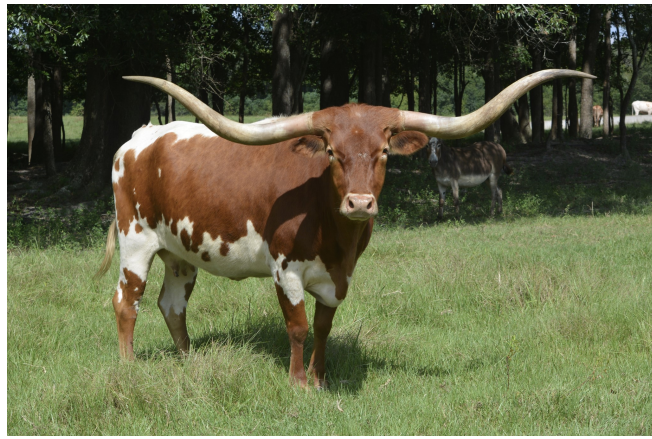

# PCL CONCEALED LILY

**Date of Birth:** 01/12/2018  
**Registration 1:** CAI322884  
**Sale Price:** \$  
**Breeder:** Michael & Patricia Mills  
**Owner:** Ricky McLeod

Courtesy of Kendall Morris

TTT: 65.1250 on 10/05/2020

Concealed Weapon

Sharp Shooter 542

PEACEMAKER 44

Horseshoe J Charm

BL Coach's Desperado

HORSESHOE J EXAMPLE

Dixie Charlene

PCL CONCEALED LILY