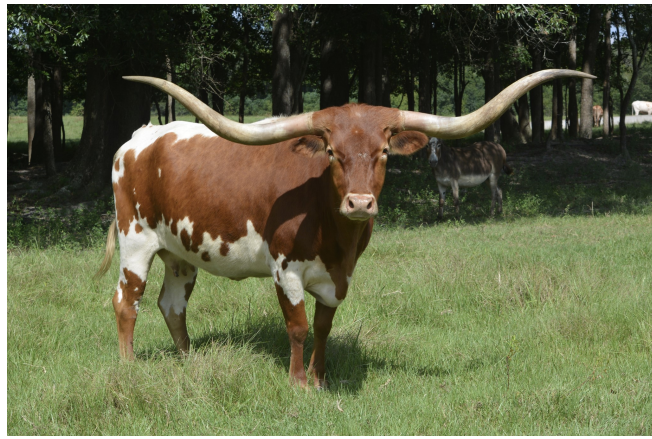

PCL CONCEALED LILY

Date of Birth: 01/12/2018
Registration 1: CAI322884
Sale Price: \$
Breeder: Michael & Patricia Mills
Owner: Ricky McLeod

Courtesy of Kendall Morris

TTT: 65.1250 on 10/05/2020

PCL CONCEALED LILY

Concealed Weapon

Sharp Shooter 542

PEACEMAKER 44

Horseshoe J Charm

BL Coach's Desperado

HORSESHOE J EXAMPLE

Dixie Charlene

JP RIO GRANDE