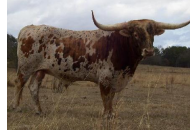

PCL CONCEALED LILY

Date of Birth: 01/12/2018
Registration 1: CAI322884
Sale Price: \$
Breeder: Michael & Patricia Mills
Owner: Ricky McLeod

Courtesy of Kendall Morris

TTT: 65.1250 on 10/05/2020

PCL CONCEALED LILY

Concealed Weapon

Sharp Shooter 542

PEACEMAKER 44

Horseshoe J Charm

BL Coach's Desperado

HORSESHOE J EXAMPLE

Dixie Charlene

JP RIO GRANDE